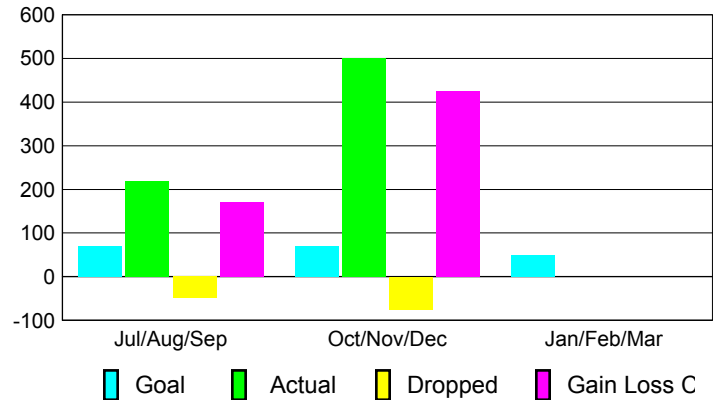

### YTD Status Quo Clubs 2012-2013

Status Quo Clubs Compared to Status Quo Members

## MEMBERSHIP

Membership Results  
2012-2013

Membership  
2011-2012

Month	Net Memb Goal	Actual New Memb	Actual Dropped Memb	Gain/Loss of Memb	Gain/Loss of Memb
Jul/Aug/Sep	70	220	-48	172	49
Oct/Nov/Dec	70	501	-75	426	-3
Jan/Feb/Mar	50	0	0	0	32
<b>Totals</b>	<b>190</b>	<b>721</b>	<b>-123</b>	<b>598</b>	<b>78</b>

### Membership Results 2012-2013

Goal, New, Dropped, Gain/Loss

### Comparison of Membership Gain/Loss

Current Year Compared to the Previous Year