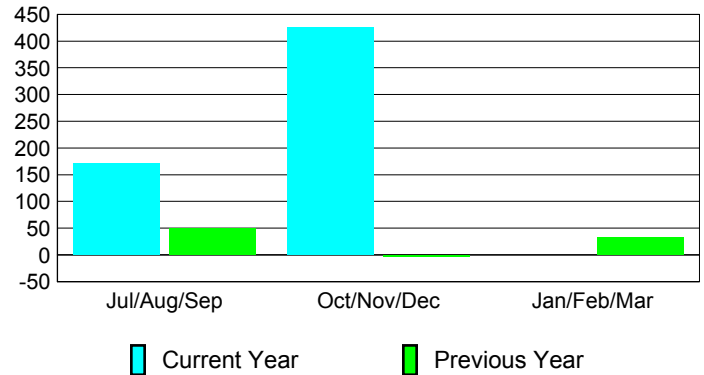

Gender Comparison 2012-2013

Jul/Aug/Sep

Oct/Nov/Dec

Jan/Feb/Mar

Male

Female